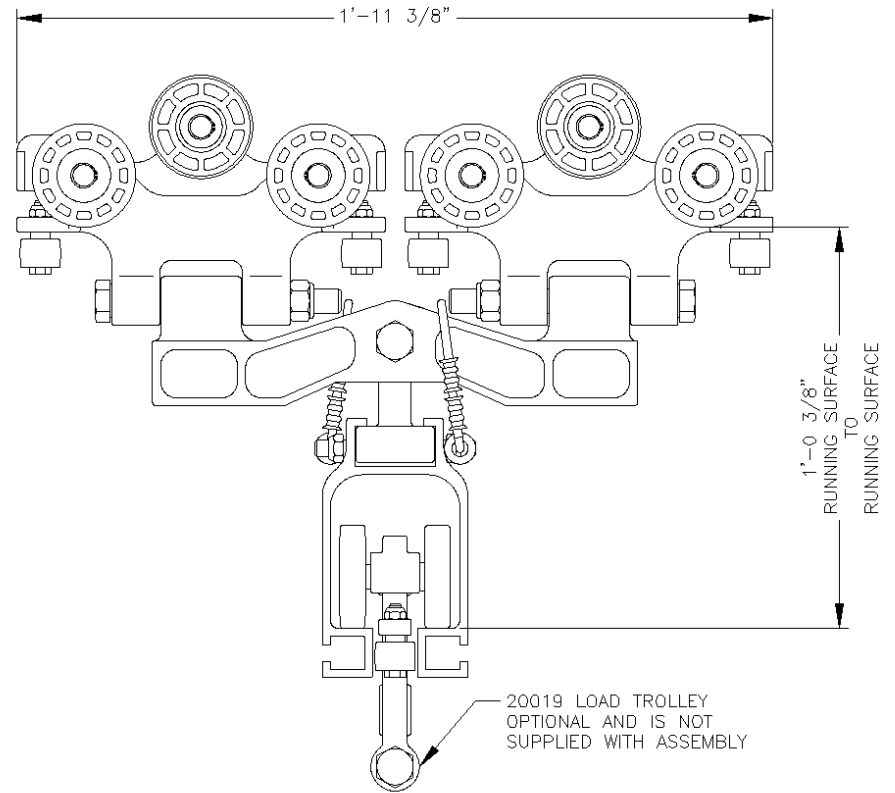

22052 RIGID DUAL END TRUCK

WITHOUT KICKUP
RATED LOADS OF 2000 LBS.
WEIGHT: 20 LBS.

22068 RIGID DUAL END TRUCK

WITH KICKUP
RATED LOADS OF 2000 LBS.
WEIGHT: 23 LBS.